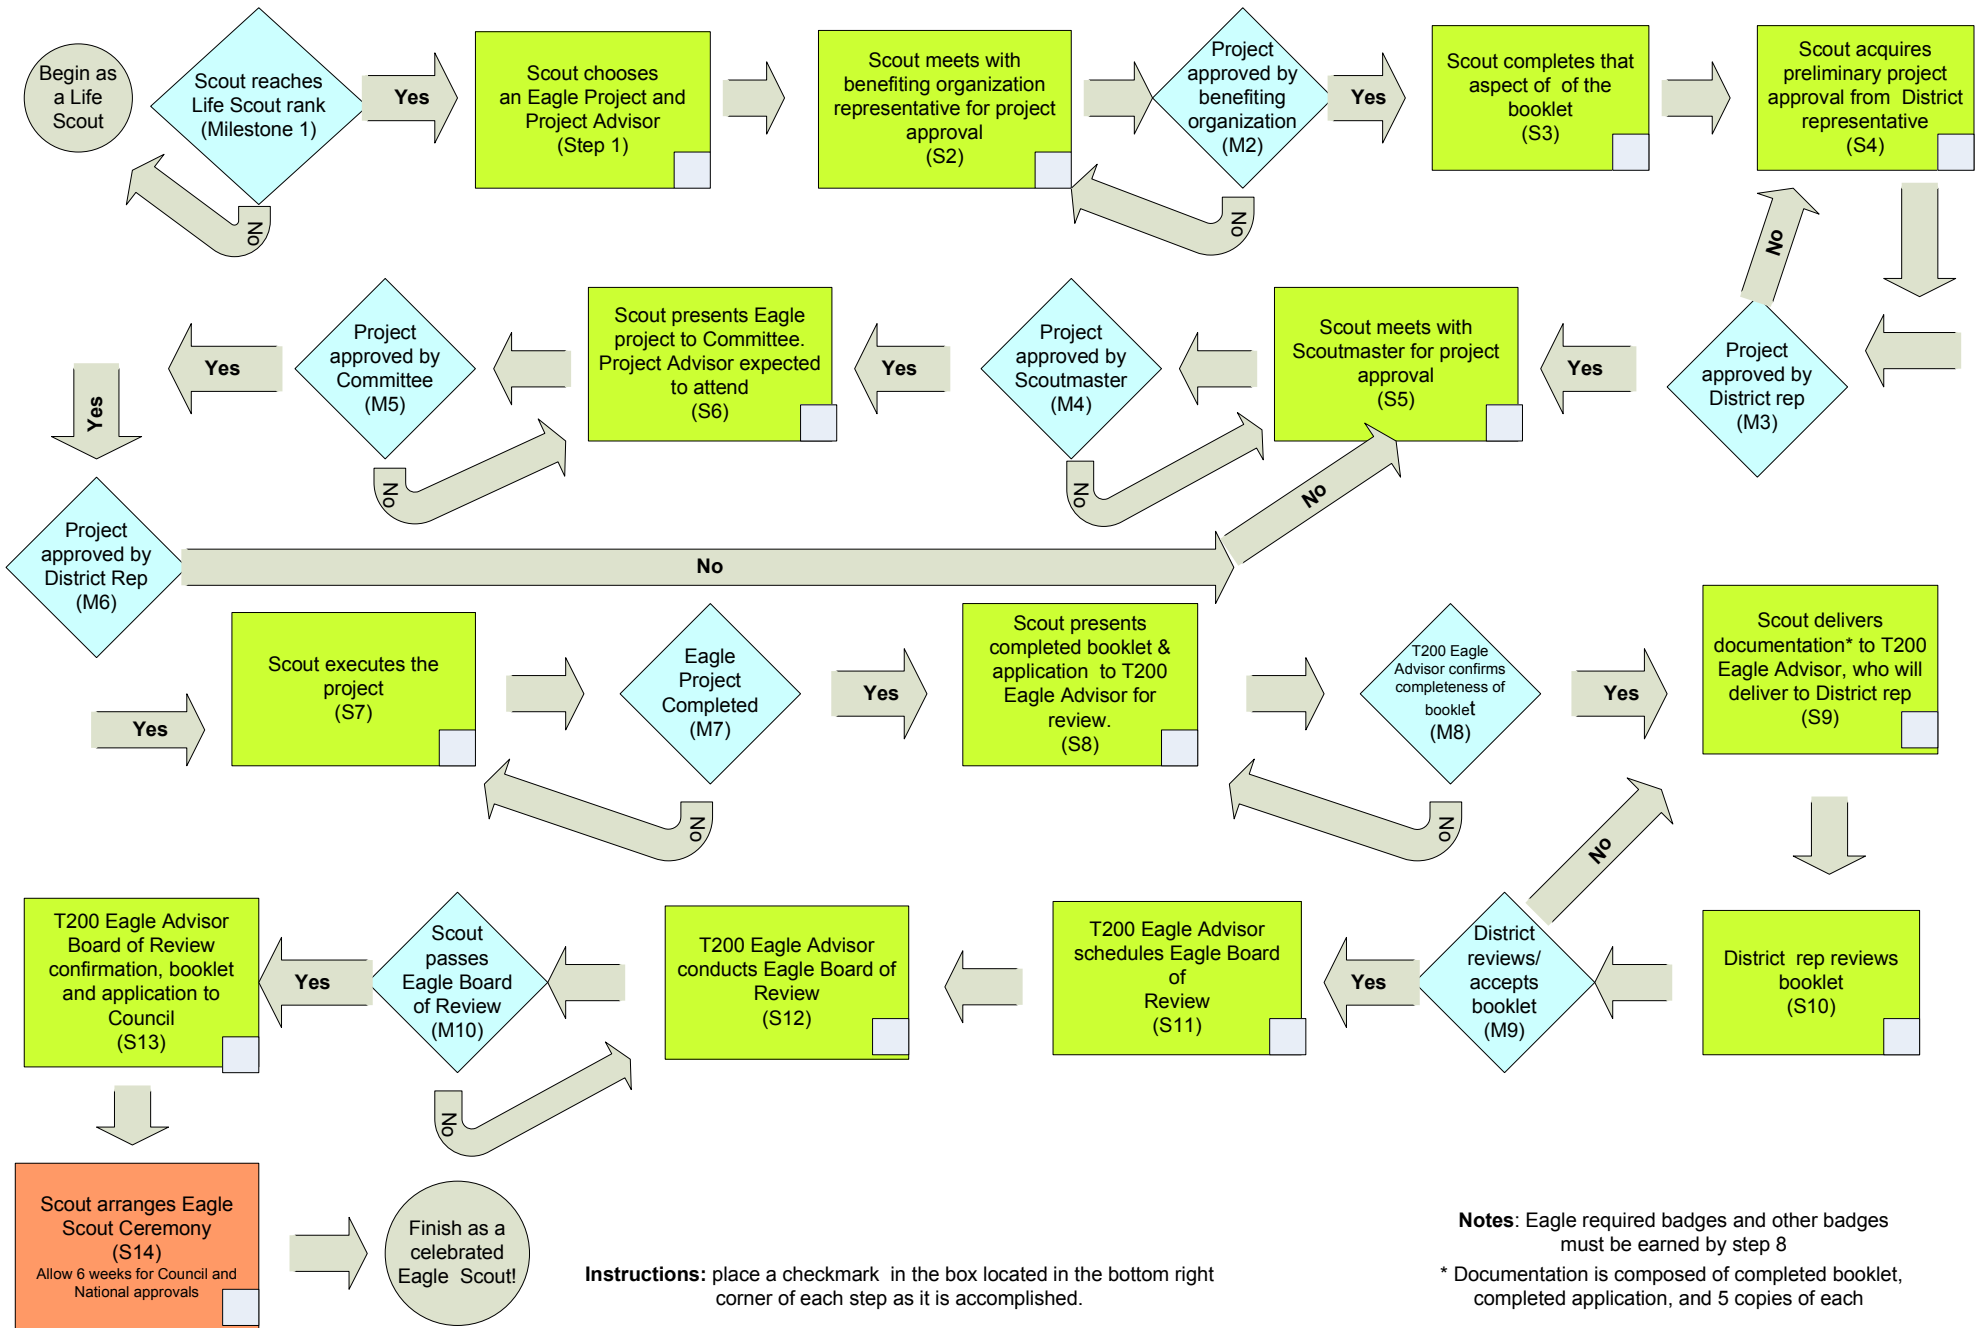

Troop 200 "Road to Eagle"

Instructions: place a checkmark in the box located in the bottom right corner of each step as it is accomplished.

Notes: Eagle required badges and other badges must be earned by step 8
 * Documentation is composed of completed booklet, completed application, and 5 copies of each